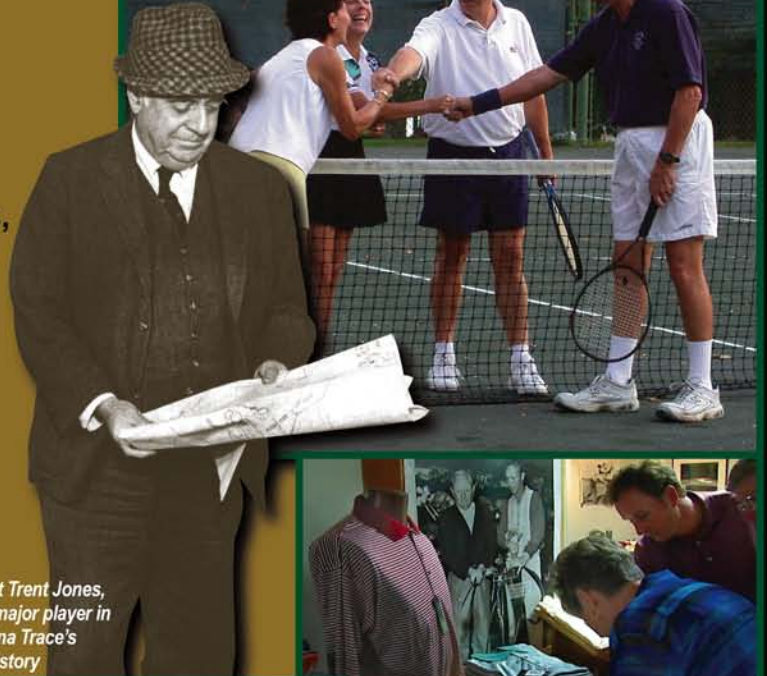

Legendary golf course designer, Robert Trent Jones, Sr. designed both world-class 18 hole golf courses—the Lake and Creek. You will find Jones' hallmarks here, "easy bogeys and difficult pars."

Year-round golf

This bronze statue will inspire you to "Play Well".

Most consider the course maintenance to be among the best in the country.

A wide array of sports and activities for the active adult

Robert Trent Jones, Sr., a major player in Carolina Trace's rich history

Full-service pro shop

An expert head pro and his staff await you at our state-of-the-art practice facility.

A recent Carolina Trace resident explained, "My husband is an excellent golfer and he immediately found his 'home' on both golf courses. But I had never had the time to play until we moved to the Trace. I was amazed that the head pro, his wonderful staff, and the golfing community would welcome me as a new golfer. Thanks to my excellent instructors, a great practice facility, and supportive club members, I now love the game!"